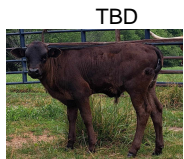

TBD

Date of Birth: 04/29/2024
Registration 1: Pending

TBD